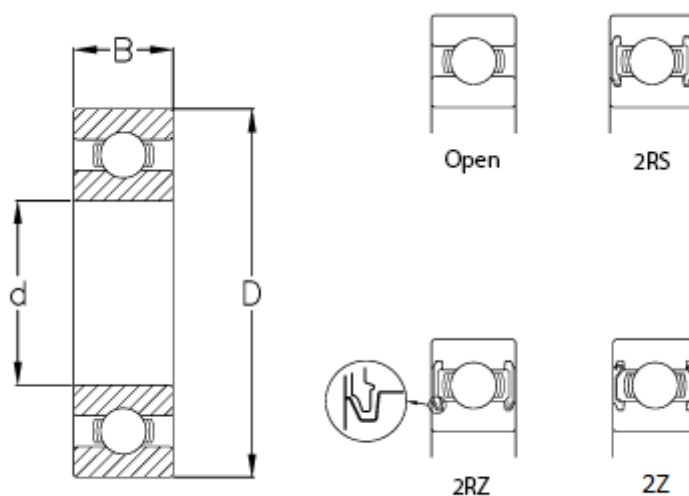

# Data Sheet

Article number: 57960205502907

Description: CeramicSpeed hybrid bearing Insulate sealed  
6311-2RS/CSB

## Measures

B	= 29
Ball grade	= 5
C (KN)	= 74.1
C0	= 45
d	= 55
D	= 120
Max rpm.	= 3800
Type	= 6311